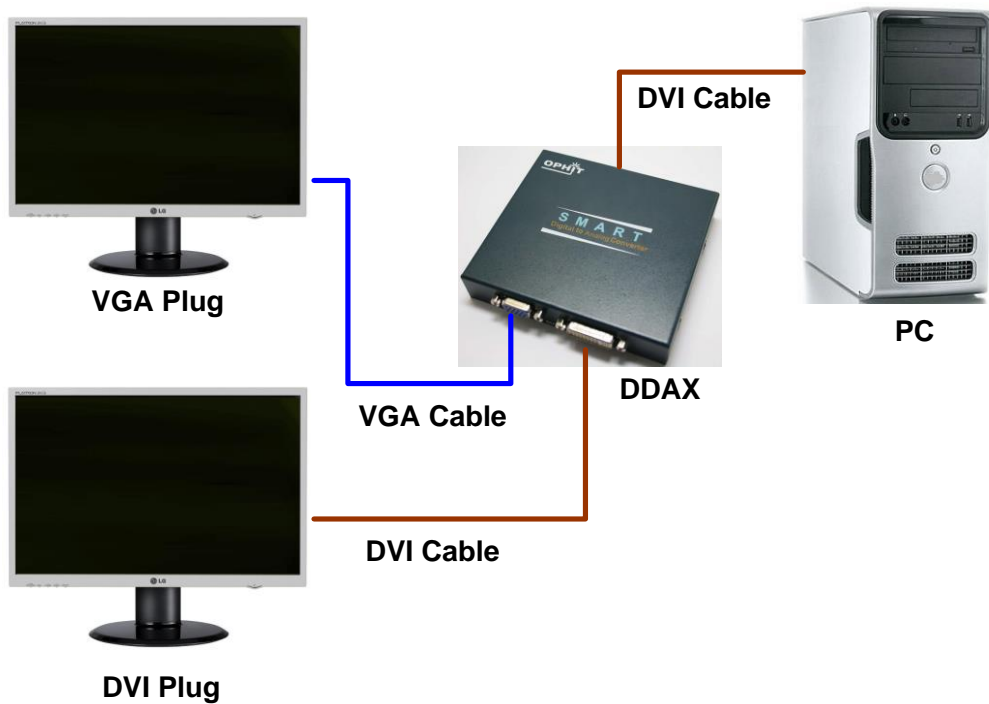

- Do not touch the Product with wet hands.

Touching the housing and plug with wet hands is dangerous and can cause electrical shock.

1.Introduction

DDAX, This unique DVI converter transports your PC's DVI signal to analog graphic signal so that analog display devices without DVI output can be connected to your PC and notebook with digital output easily and conveniently.

2. Description

- Input Connector : 1 DVI receptacle
- Output : 1 VGA and 1 DVI receptacle
- Compatible with DVI standard by DDWG
- Power Supply : External DC +5V
- WUXGA, UXGA, SXGA,XGA, SVGA, VGA
- HDCP Compliant

3. Package Contents

Before you start installing DDAX series, please check the package contents

- DDAX
- Power Adapter(+5VDC ,2.0A)
- User's Manual

4. Part name

1	DC IN (+5V)
2	DVI INPUT
3	VGA OUTPUT
4	DVI OUTPUT

5. Connection

1. Connect the DVI signal from the PC to the DDAX
2. Connect the DVI Cable from the LCD monitor for Digital to the DDAX
3. Connect the monitor for VGA to DDAX
4. When input and output cable connection is completed, connected the DC power adapter.