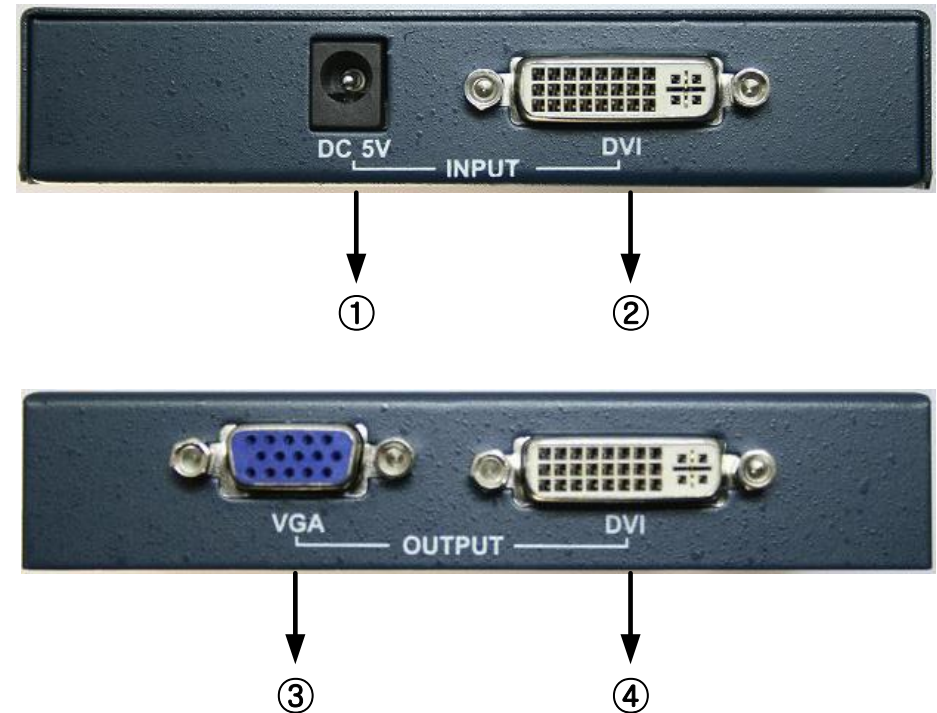

- Do not touch the Product with wet hands.

Touching the housing and plug with wet hands is dangerous and can cause electrical shock.

1.Introduction

DDAX, This unique DVI converter transports your PC's DVI signal to analog graphic signal so that analog display devices without DVI output can be connected to your PC and notebook with digital output easily and conveniently.

2. Description

- Input Connector : 1 DVI receptacle
- Output : 1 VGA and 1 DVI receptacle
- Compatible with DVI standard by DDWG
- Power Supply : External DC +5V
- WUXGA, UXGA, SXGA,XGA, SVGA, VGA
- HDCP Compliant

3. Package Contents

Before you start installing DDAX series, please check the package contents

- DDAX
- Power Adapter(+5VDC ,2.0A)
- User's Manual

4. Part name

1	DC IN (+5V)
2	DVI INPUT
3	VGA OUTPUT
4	DVI OUTPUT

6. Signal Pin Assignment

DDAX : Input (DVI)

Pin	Signal	Pin	Signal
1	T.M.D.S Data2-	13	No Connect
2	T.M.D.S Data2+	14	No Connect
3	T.M.D.S Data2 Shield	15	Ground(for +5V)
4	No Connect	16	Hot Plug Detect
5	No Connect	17	T.M.D.S Data0-
6	DDC Clock	18	T.M.D.S Data0+
7	DDC Data	19	T.M.D.S Data0 Shield
8	No Connect	20	No Connect
9	T.M.D.S Data1-	21	No Connect
10	T.M.D.S Data1+	22	T.M.D.S Clock Shield
11	T.M.D.S Data1 Shield	23	T.M.D.S Clock+
12	No Connect	24	T.M.D.S Clock-