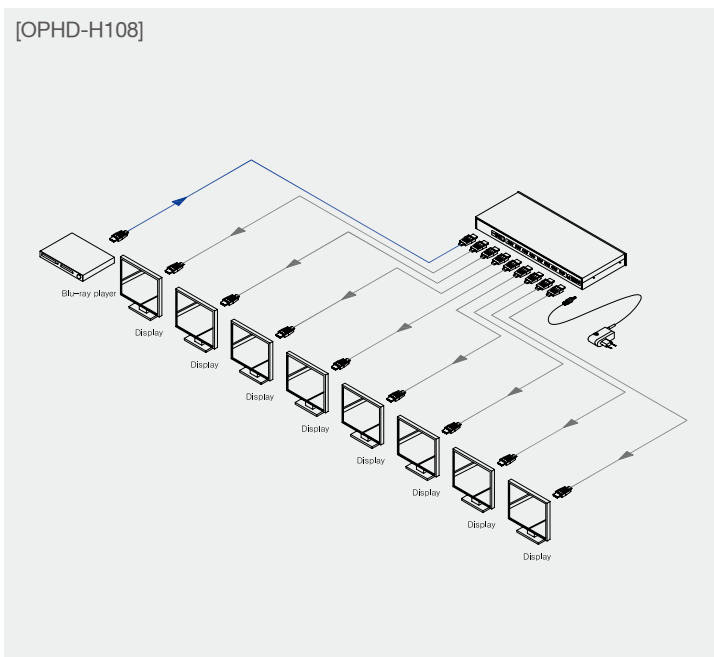

Application

[OPHD-H108]

Package

- OPHD-Hx
- Power Adapter
- User's manual

Ordering Information

OPHD-H10x

Model name

Number of output Channel : 2 / 4 / 8

Number of input Channel : 1