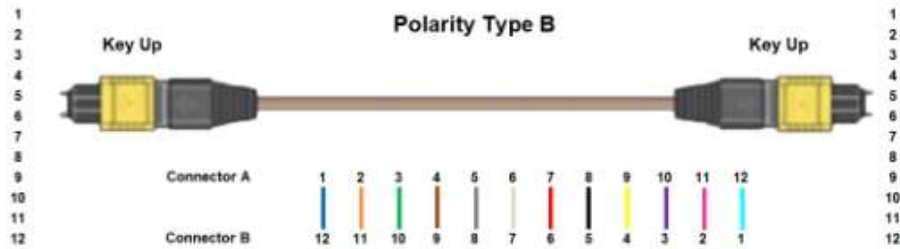

### Installation steps:

1. Connect the transmitter module to the DisplayPort source device.
2. Connect the receiver module to the display
3. Connect the MPO/MTP optical cable(8 ch or 12 ch) from transmitter to the receiver
4. Connect the included +5V DC power supply into the receiver
5. Green LED indicator on the modules will be light up after all connections are completed

## Installation

Optical fiber cable

**Ophit recommend to use 8core (or 12core) MPO/MTP, OM3, 50/125  $\mu$ m Multi-mode fiber cable for optimized operation.**  
**Ophit recommend to use 1) 8-core cable or 2) 12-core as below picture.**

***※ Please CHECK the pin connection of before installing!!***

1) 8-core pin assignment

2) 12-core pin assignment