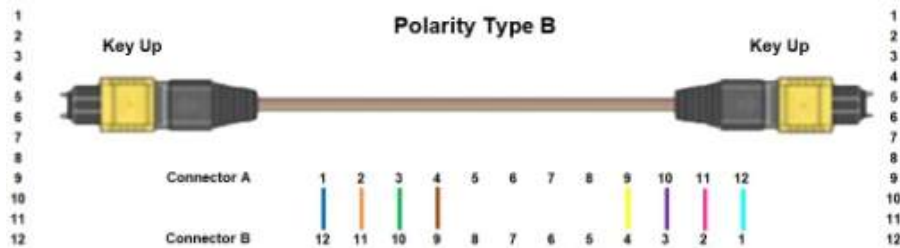

Installation

Optical fiber cable

Ophit recommend to use 8core (or 12core) MPO/MTP, OM3, 50/125 μ m Multi-mode fiber cable for optimized operation.
Ophit recommend to use 1) 8-core cable or 2) 12-core as below picture.

※ Please CHECK the pin connection of before installing!!

1) 8-core pin assignment

2) 12-core pin assignment