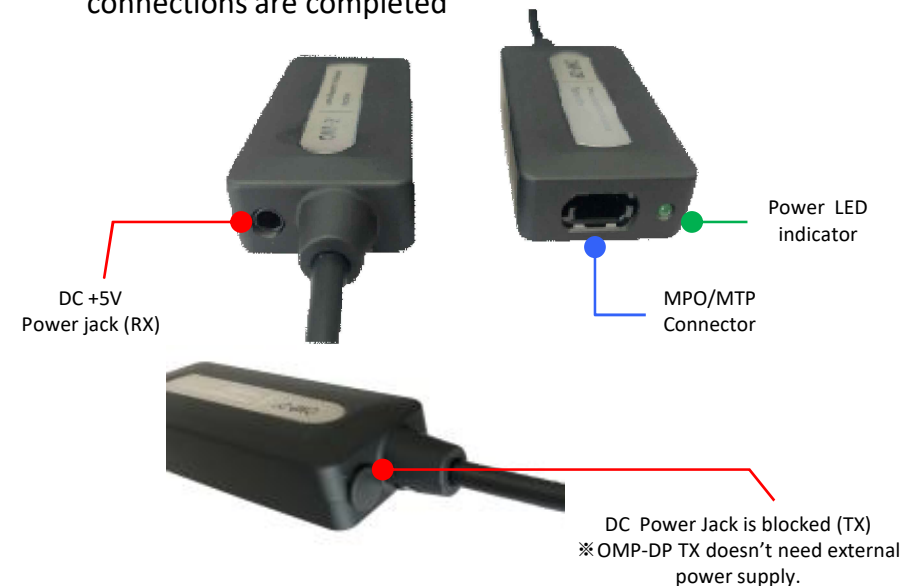

### Contents

- (1) OMP-DP Transmitter & Receiver
- (2) +5V DC Power supply x 1ea
- (3) User's Guide

If any of these items are missing in your package, contact OPHIT or your supplier for support.

**NOTE:** Package content may differ if you have placed a special order or placed order from anywhere other than OPHIT CO., LTD.  
OPHIT CO., LTD. reserves the right to make changes without further notice to a product described herein to improve reliability, design, packaging or function.

### Installation steps:

1. Connect the transmitter module to the DisplayPort source device.
2. Connect the receiver module to the display
3. Connect the MPO/MTP optical cable(8 ch or 12 ch) from transmitter to the receiver
4. Connect the included +5V DC power supply into the receiver
5. Green LED indicator on the modules will be light up after all connections are completed

## Application

**NOTE:** The Receiver modules must be connected to the included power supply (5V DC) for proper operation.