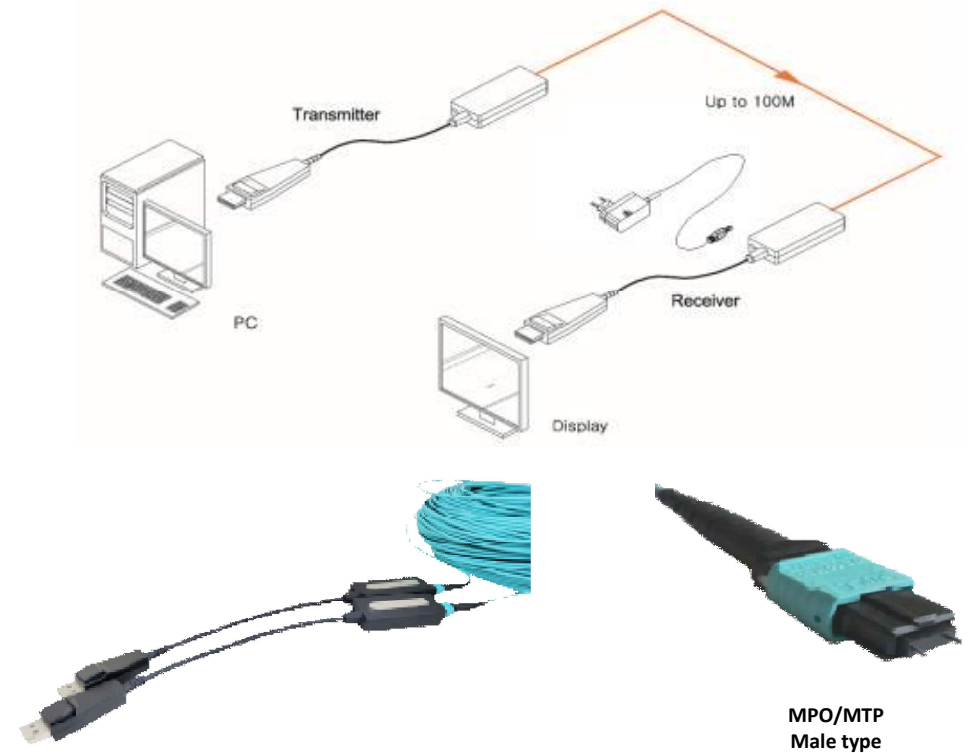

### Installation steps:

1. Connect the transmitter module to the DisplayPort source device.
2. Connect the receiver module to the display
3. Connect the MPO/MTP optical cable(8 ch or 12 ch) from transmitter to the receiver
4. Connect the included +5V DC power supply into the receiver
5. Green LED indicator on the modules will be light up after all connections are completed

***※ Please CHECK the pin connection of before installing!!***

1) 8-core pin assignment

2) 12-core pin assignment

## Application

**NOTE:** The Receiver modules must be connected to the included power supply (5V DC) for proper operation.